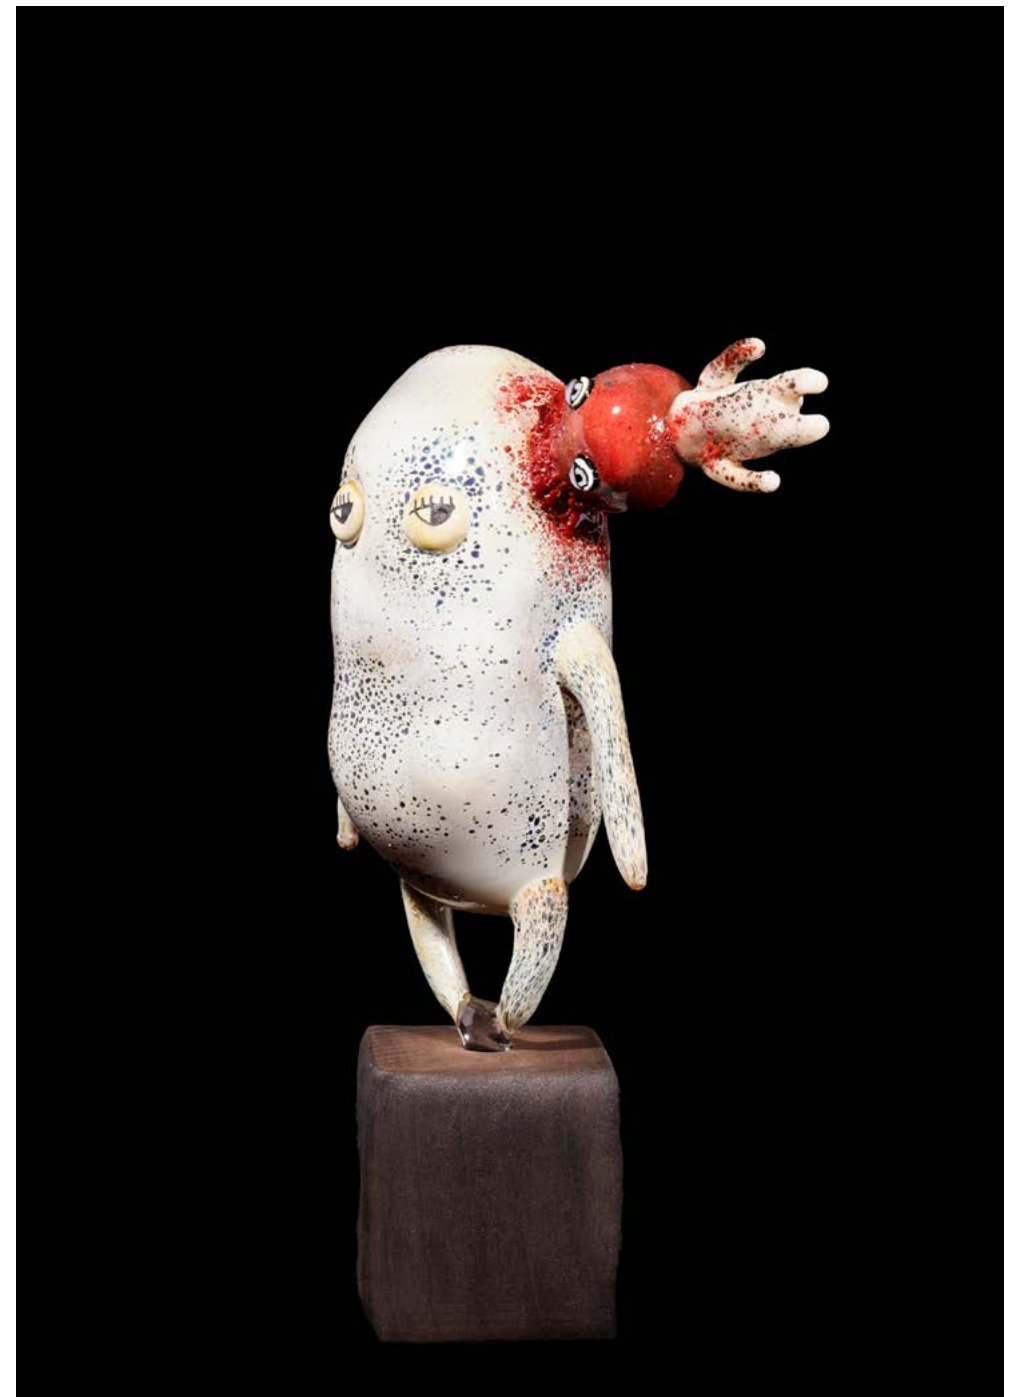

 @shikisaisha  四季彩舎 / SHIKISAISHA GALLERY

Shoko Mihira
bro!

borosilicate glass
H23xW13xD7.5 cm
2023

space1326

負責人 | Director

Daejung Gang Tomas E Gang

—

代理藝術家 | Represented Artists