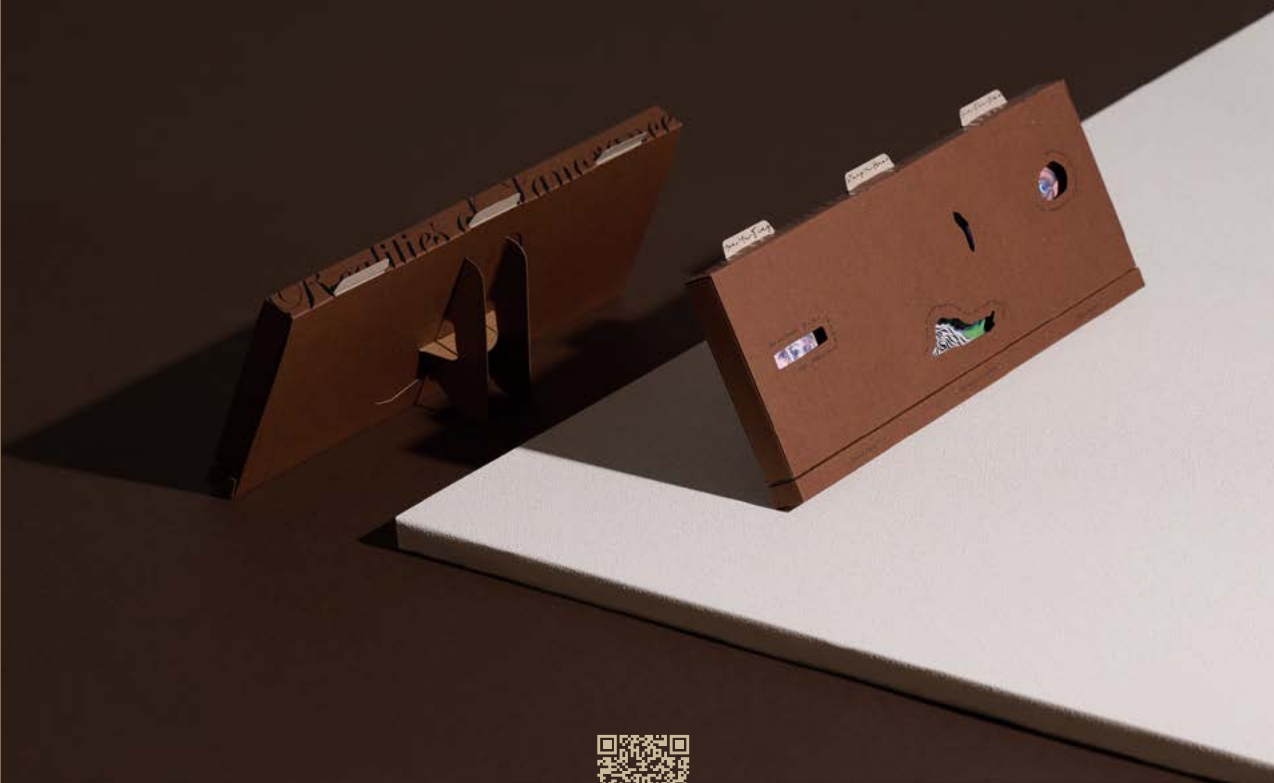

F U L O G Y®

Double organic certification, 100% amino acid added
No additives

AMINO ACID PURIFYING CLEANSING POWDER

A NEW WAY FOR YOUR SKIN

Brand Integration / Custom Projects / Corporate Gifting
Packaging Structure Development / Project Coordination Planning

DEFINE THE POSSIBILITY IN THE DIMENSION

4W STUDIO, the sub-brand of SIWEI DESIGN, dedicates to be a bridge of communication and integration between designer, artist and manufacture.

FULOGY
OFFICIAL
WEBSITE

© RESEARCH AND DEVELOPMENT BY FULOGY 2023

4W STUDIO, the sub-brand of SIWEI DESIGN, dedicates to be a bridge of communication and integration between designer, artist and manufacture. Every artwork exploring a story behind every technology, to refine the work of the unique significance.

© Designed by 4W STUDIO 2023