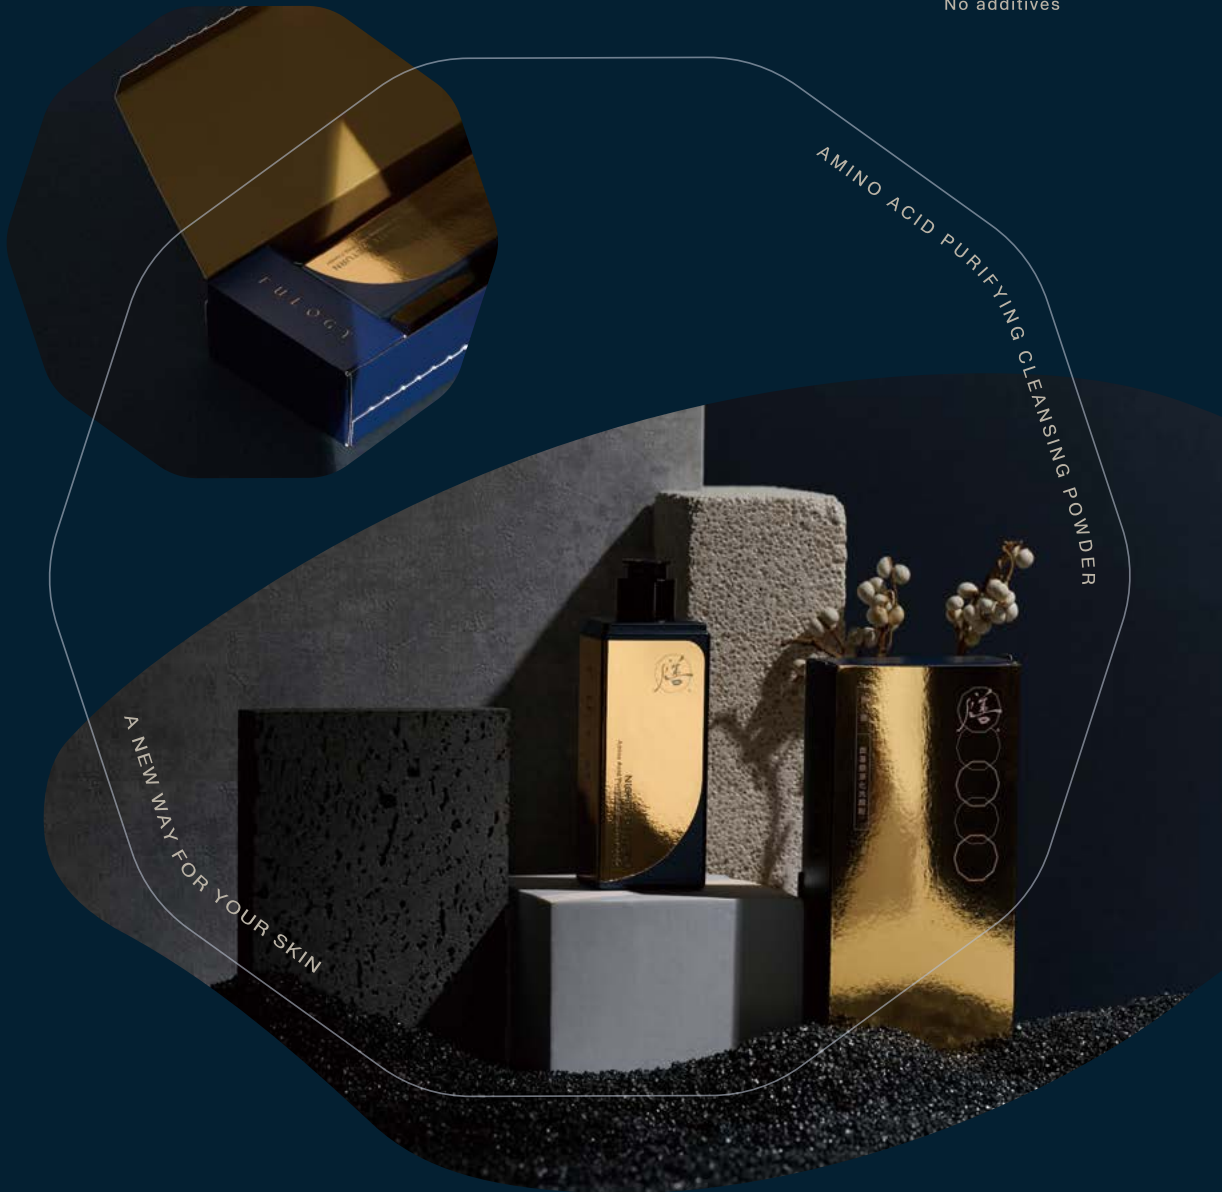

湯瑪士·德沃 Thomas Devaux
Dichroic 2.77

Dichroic Glass Frame in Aluminum with 22K gold leaf
25x14x4 cm
2023

F U L O G Y[®]

Double organic certification, 100% amino acid added
No additives

AMINO ACID PURIFYING CLEANSING POWDER